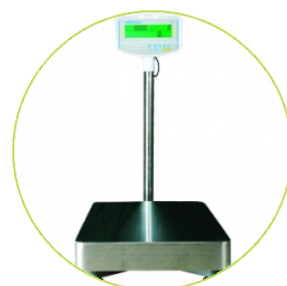

## Speed, Performance, Value - The Right Balance

- Backlit LCD display
- Rechargeable battery up to 70 hours operation
- Date and time
- Selectable multi-language text for printing
- Preset counting to a value
- Weighing
- Parts counting
- Check counting

## Technical Specifications

Model	GFC 75	GFC 150	GFC 300
Maximum capacity	75kg	150kg	300kg
Readability	5g	10g	20g
Repeatability (S.D.)	5g	10g	20g
Linearity ( $\pm$ )	10g	20g	40g
Pan size	400x500mm		

## General Specifications

Typical stabilisation time	2-3 Sec
Units of measurement	Kilogram (kg)
Operating temperature	-10°C to 40°C
Power supply	12vDC 800mA adapter / 6v 4ah rechargeable battery
Calibration	Automatic External
Display	Large LCD backlit display
Housing	Indicator: ABS Plastic Top pan: Grade 304 stainless steel Base: Painted mild steel
Overall dimensions (wxdxh)	860x400x620mm
Net weight	12.46kg