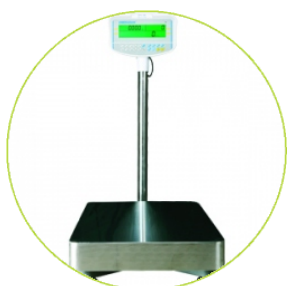

## Speed, Performance, Value - The Right Balance

- Backlit LCD display
- Rechargeable battery up to 70 hours operation
- Date and time
- Selectable multi-language text for printing
- Preset counting to a value
- Weighing
- Parts counting
- Check counting

## Technical Specifications

Model	GFC 75	GFC 150	GFC 300
Maximum capacity	75kg	150kg	300kg
Readability	5g	10g	20g
Repeatability (S.D.)	5g	10g	20g
Linearity ( $\pm$ )	10g	20g	40g
Pan size	400x500mm		

## General Specifications

Typical stabilisation time	2-3 Sec
Units of measurement	Kilogram (kg)
Operating temperature	-10°C to 40°C
Power supply	12vDC 800mA adapter / 6v 4ah rechargeable battery
Calibration	Automatic External
Display	Large LCD backlit display
Housing	Indicator: ABS Plastic Top pan: Grade 304 stainless steel Base: Painted mild steel
Overall dimensions (wxdxh)	860x400x620mm
Net weight	12.46kg