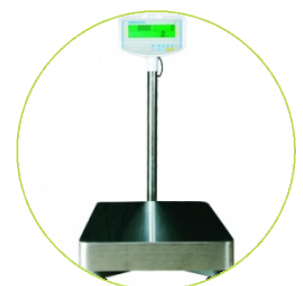

## Speed, Performance, Value - The Right Balance

- Backlit LCD display
- Rechargeable battery up to 70 hours operation
- Date and time
- Selectable multi-language text for printing
- Preset counting to a value
- Weighing
- Parts counting
- Check counting

## Technical Specifications

Model	GFC 75	GFC 150	GFC 300
Maximum capacity	75kg	150kg	300kg
Readability	5g	10g	20g
Repeatability (S.D.)	5g	10g	20g
Linearity ( $\pm$ )	10g	20g	40g
Pan size	400x500mm		

## General Specifications

Typical stabilisation time	2-3 Sec
Units of measurement	Kilogram (kg)
Operating temperature	-10°C to 40°C
Power supply	12vDC 800mA adapter / 6v 4ah rechargeable battery
Calibration	Automatic External
Display	Large LCD backlit display
Housing	Indicator: ABS Plastic Top pan: Grade 304 stainless steel Base: Painted mild steel
Overall dimensions (wxdxh)	860x400x620mm
Net weight	12.46kg